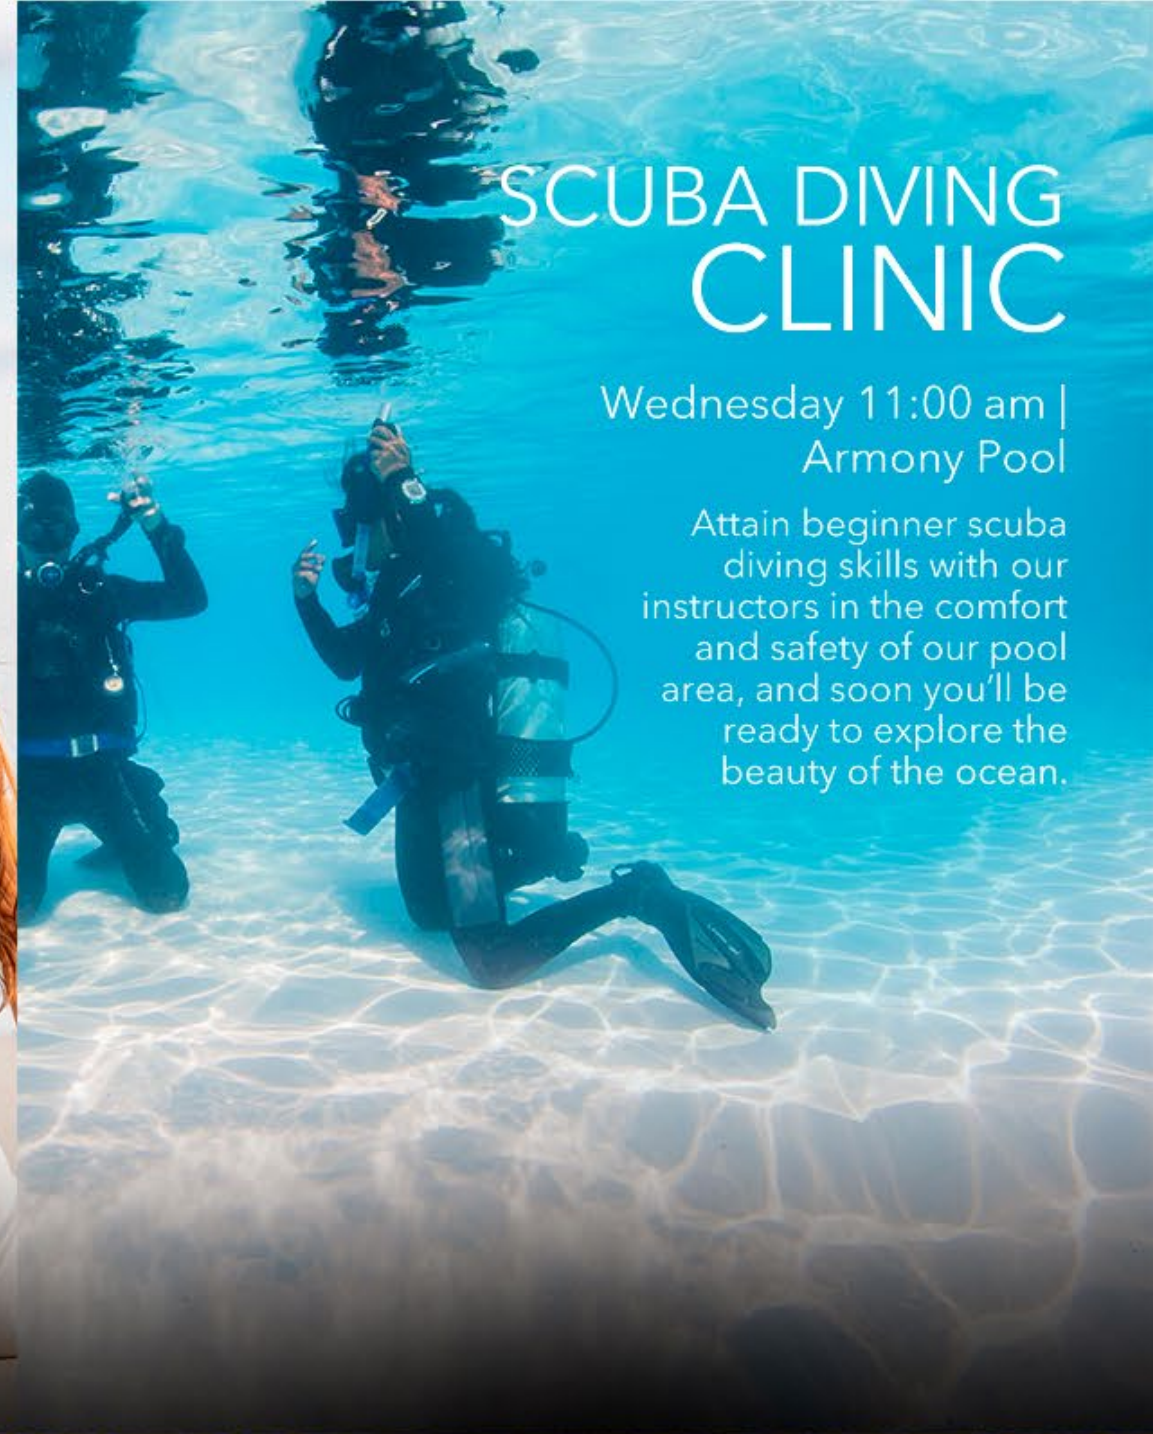

SCUBA DIVING CLINIC

Wednesday 11:00 am | Armony Pool

Attain beginner scuba diving skills with our instructors in the comfort and safety of our pool area, and soon you'll be ready to explore the beauty of the ocean.