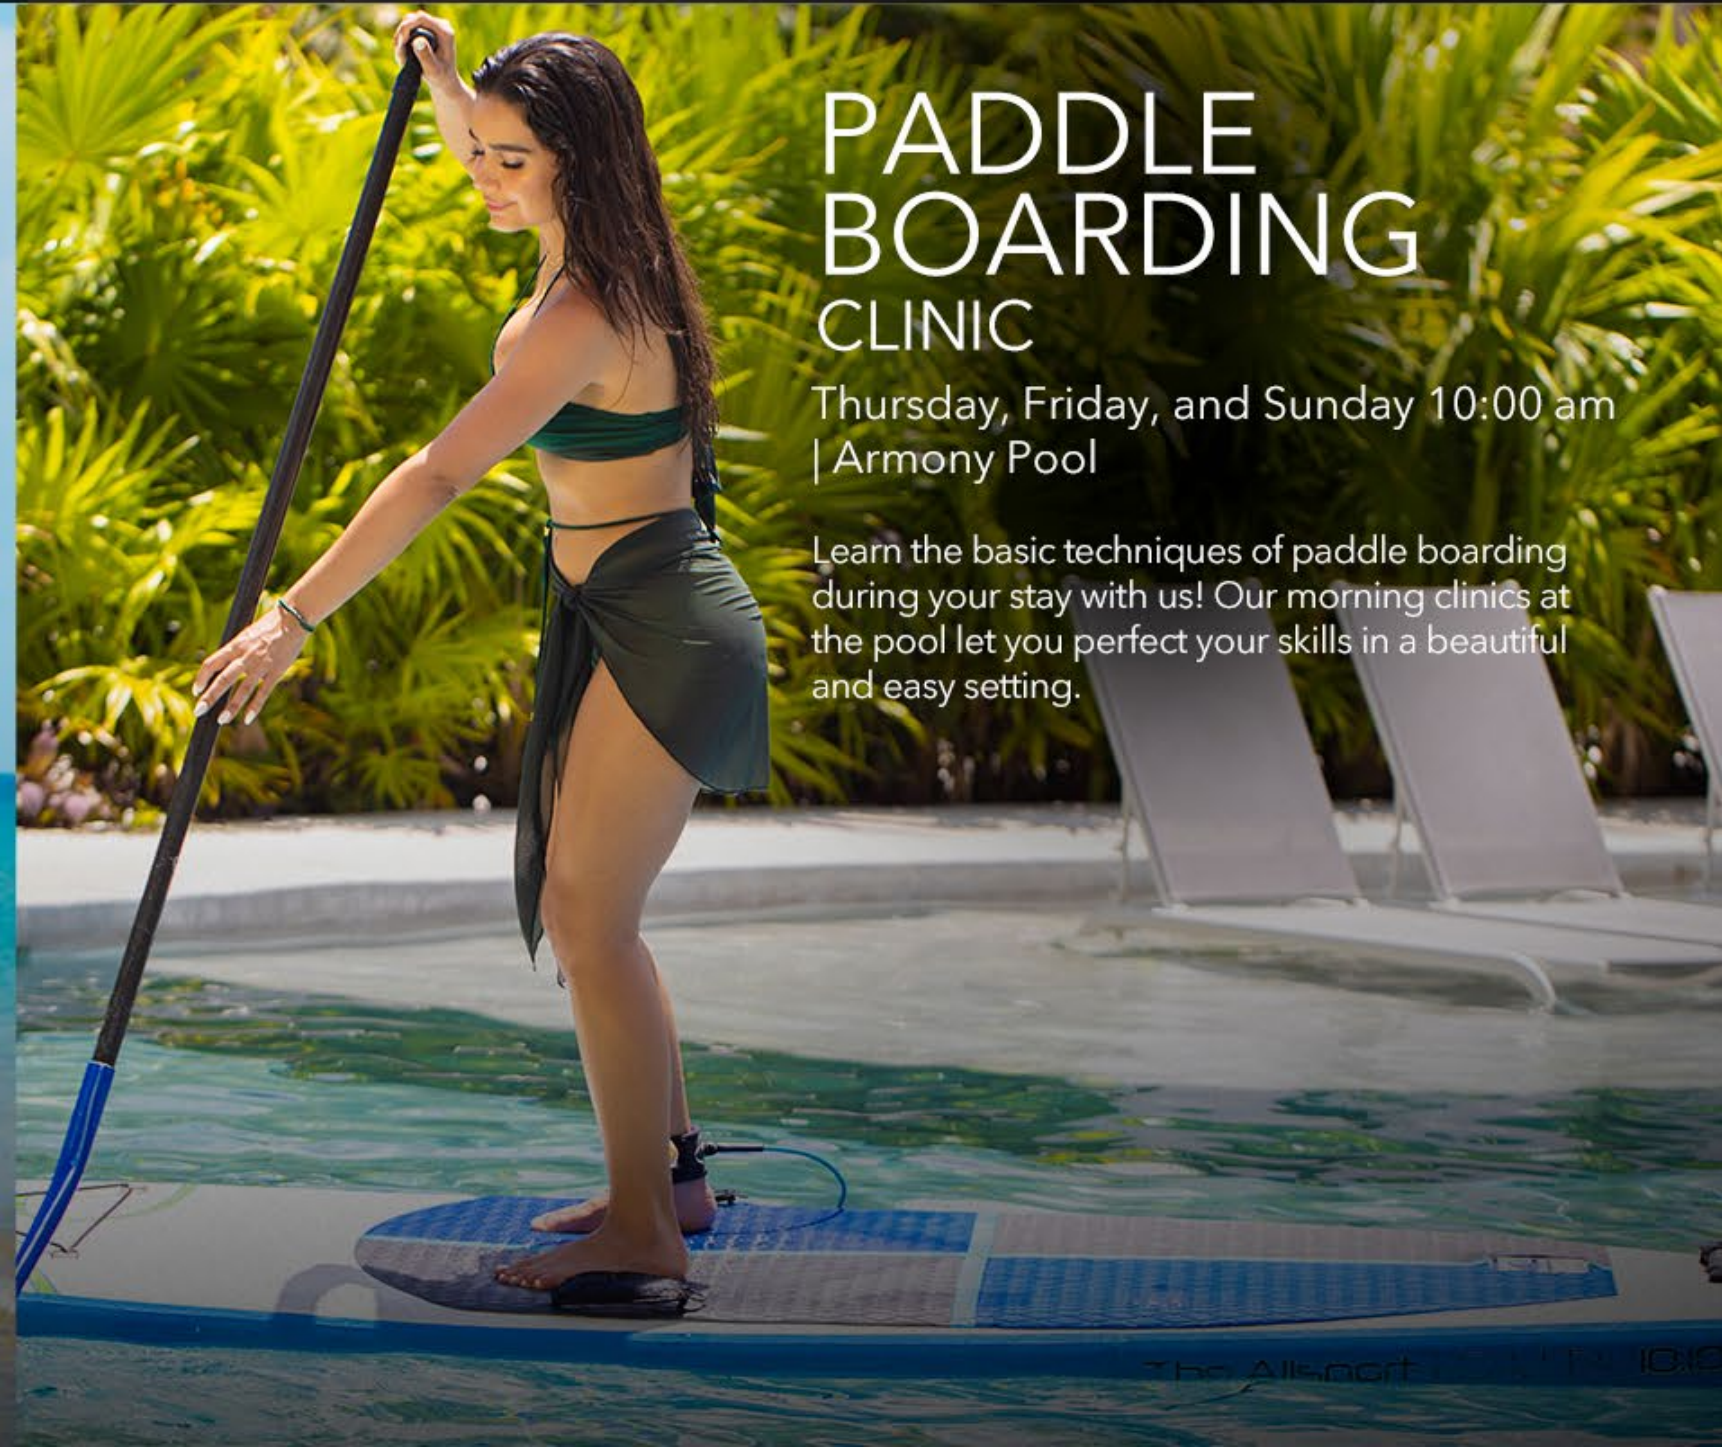

Learn the basic techniques of paddle boarding during your stay with us! Our morning clinics at the pool let you perfect your skills in a beautiful and easy setting.

GROUPS AND CONVENTIONS

VENTUM GRAN SALON VENTUM SALON