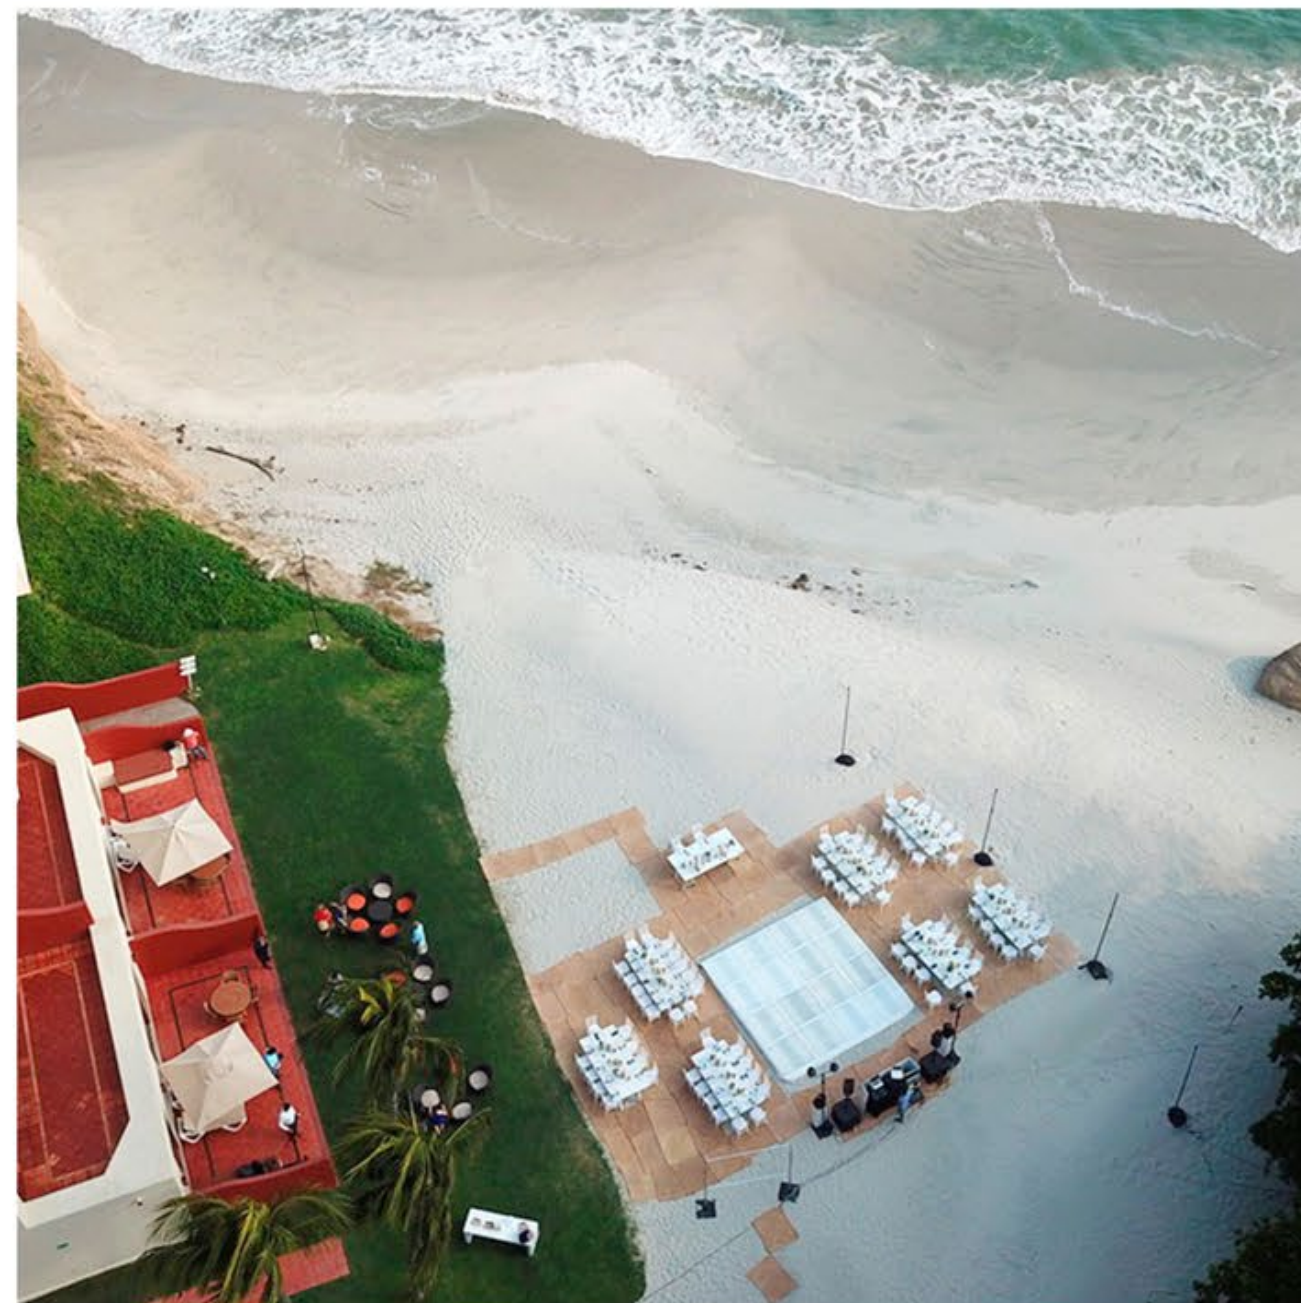

BLEND - CBW LOBBY TERRACE I & II

ROOM	LENGHT (FT)	WIDTH (FT)	AREA (SQ. FT.)	HEIGHT (FT)
BLEND - CBW	72.18	32.81	2368.06	N/A
LOBBY TERRAZA 1	62.34	25.92	1615.66	N/A
LOBBY TERRAZA 2	38.39	23.62	906.75	N/A

BANQUET

1. Banquet table (Round table, seats 10 people, 1.60 m.) | 2. Rectangular table (2.44 x 0.75 m.) | 3. Rectangular table (2.44 x 0.40 m.) | 4. Podium Modules (1.25 x 1.25 m.) | 5. Wooden modular stage section (2.44 x 1.22 m.) | 6. Wooden modular stage section (1.22 x 1.22 m.)

BEACH 200 GARDEN 200

ROOM	LENGHT (FT)	WIDTH (FT)	AREA (SQ. FT.)	HEIGHT (FT)
BEACH 200	N/A	N/A	7319.45	N/A
GARDEN 200	N/A	N/A	1291.67	N/A

AUDITORIUM

BANQUET

1. Banquet table (Round table, seats 10 people, 1.60 m.) | 2. Rectangular table (2.44 x 0.75 m.) | 3. Rectangular table (2.44 x 0.40 m.) | 4. Podium Modules (1.25 x 1.25 m.) | 5. Wooden modular stage section (2.44 x 1.22 m.) | 6. Wooden modular stage section (1.22 x 1.22 m.)